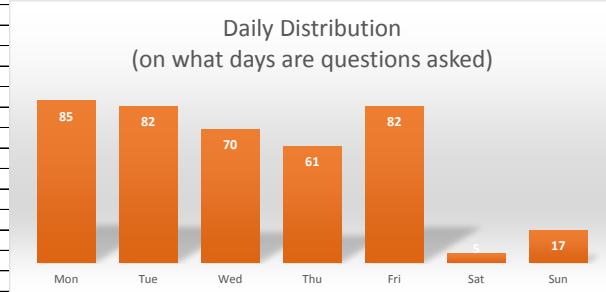

Ask a Librarian Delaware March 2015 Monthly Report - Distribution

Report for Reference Analytics Transactions (generated on 2015-04-07)

Total (pre-filtered)	528
Filters:	
Entered by	View All
Dewey Delaware	View All
Contact Method	View All
NCCo Libraries	View All
Kent Co Libraries	View All
Sussex Co Libraries	View All
Date Range	2015-03-01 to 2015-03-31
Day	All Days
Hours	Between 00 hrs and 24 hrs

Matches	402
Monthly Breakdown	
Mar-15	402

Daily Distribution (on what days are the questions asked)

Mon	Tue	Wed	Thu	Fri	Sat	Sun
85	82	70	61	82	5	17

Hourly Distribution (at what hour are the questions asked)

0	1	2	3	4	5	6	7	8	9	10	11	12	13	14	15	16	17	18	19	20	21	22	23
0	0	0	0	0	3	0	3	11	44	68	60	38	39	22	33	32	16	16	9	7	1	0	0

Dewey Delaware

Contact Method

No Value Set	text	telephone	email	chat	in person	postal mail
263	11	0	114	14	0	0

NCCo Libraries

Kent Co Libraries

No Value Set	Dover	DLAS - Ken	Harrington	Kent	Smyrna	Del Tech, T	Wilmington	Other
366	26	0	0	3	4	0	0	3

Sussex Co Libraries

Answerer Statistics (for users with 1 or more answers)