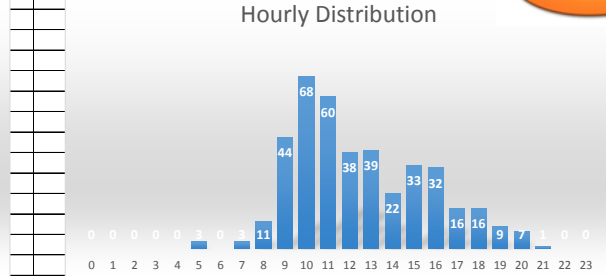

Ask a Librarian Delaware March 2015 Monthly Report - Distribution

Report for Reference Analytics Transactions (generated on 2015-04-07)

Total (pre-filtered)	528
Filters:	
Entered by	View All
Dewey Delaware	View All
Contact Method	View All
NCCo Libraries	View All
Kent Co Libraries	View All
Sussex Co Libraries	View All
Date Range	2015-03-01 to 2015-03-31
Day	All Days
Hours	Between 00 hrs and 24 hrs

Matches	402
Monthly Breakdown	
Mar-15	402

Daily Distribution (on what days are the questions asked)

Mon	Tue	Wed	Thu	Fri	Sat	Sun
85	82	70	61	82	5	17

Hourly Distribution (at what hour are the questions asked)

0	1	2	3	4	5	6	7	8	9	10	11	12	13	14	15	16	17	18	19	20	21	22	23
0	0	0	0	0	3	0	3	11	44	68	60	38	39	22	33	32	16	16	9	7	1	0	0

Dewey Delaware

Contact Method

No Value Set	text	telephone	email	chat	in person	postal mail
263	11	0	114	14	0	0

NCCo Libraries

Kent Co Libraries

No Value Set	Dover	DLAS - Ken	Harrington	Kent	Smyrna	Del Tech, T	Wilmington	Other
366	26	0	0	3	4	0	0	3

Sussex Co Libraries

Answerer Statistics (for users with 1 or more answers)