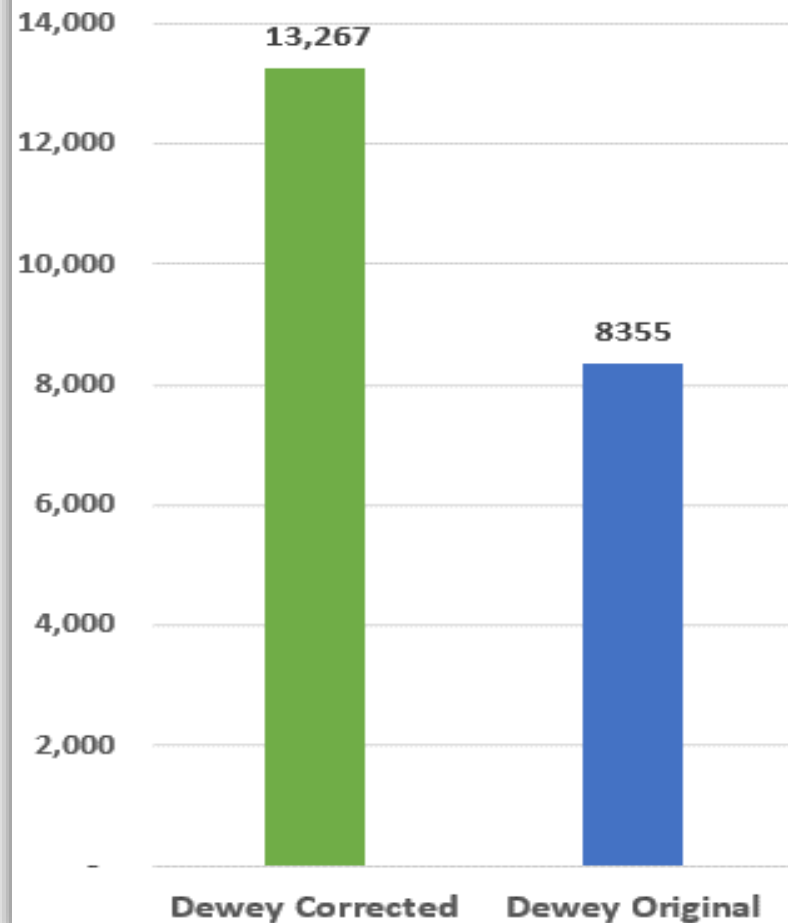

When we look at our
programs by subject area
(Dewey), the original totals
would be over 5,000
programs LESS than we
really offer.

Delaware Libraries
FY15 Programs by Dewey
Comparison of Dewey Totals