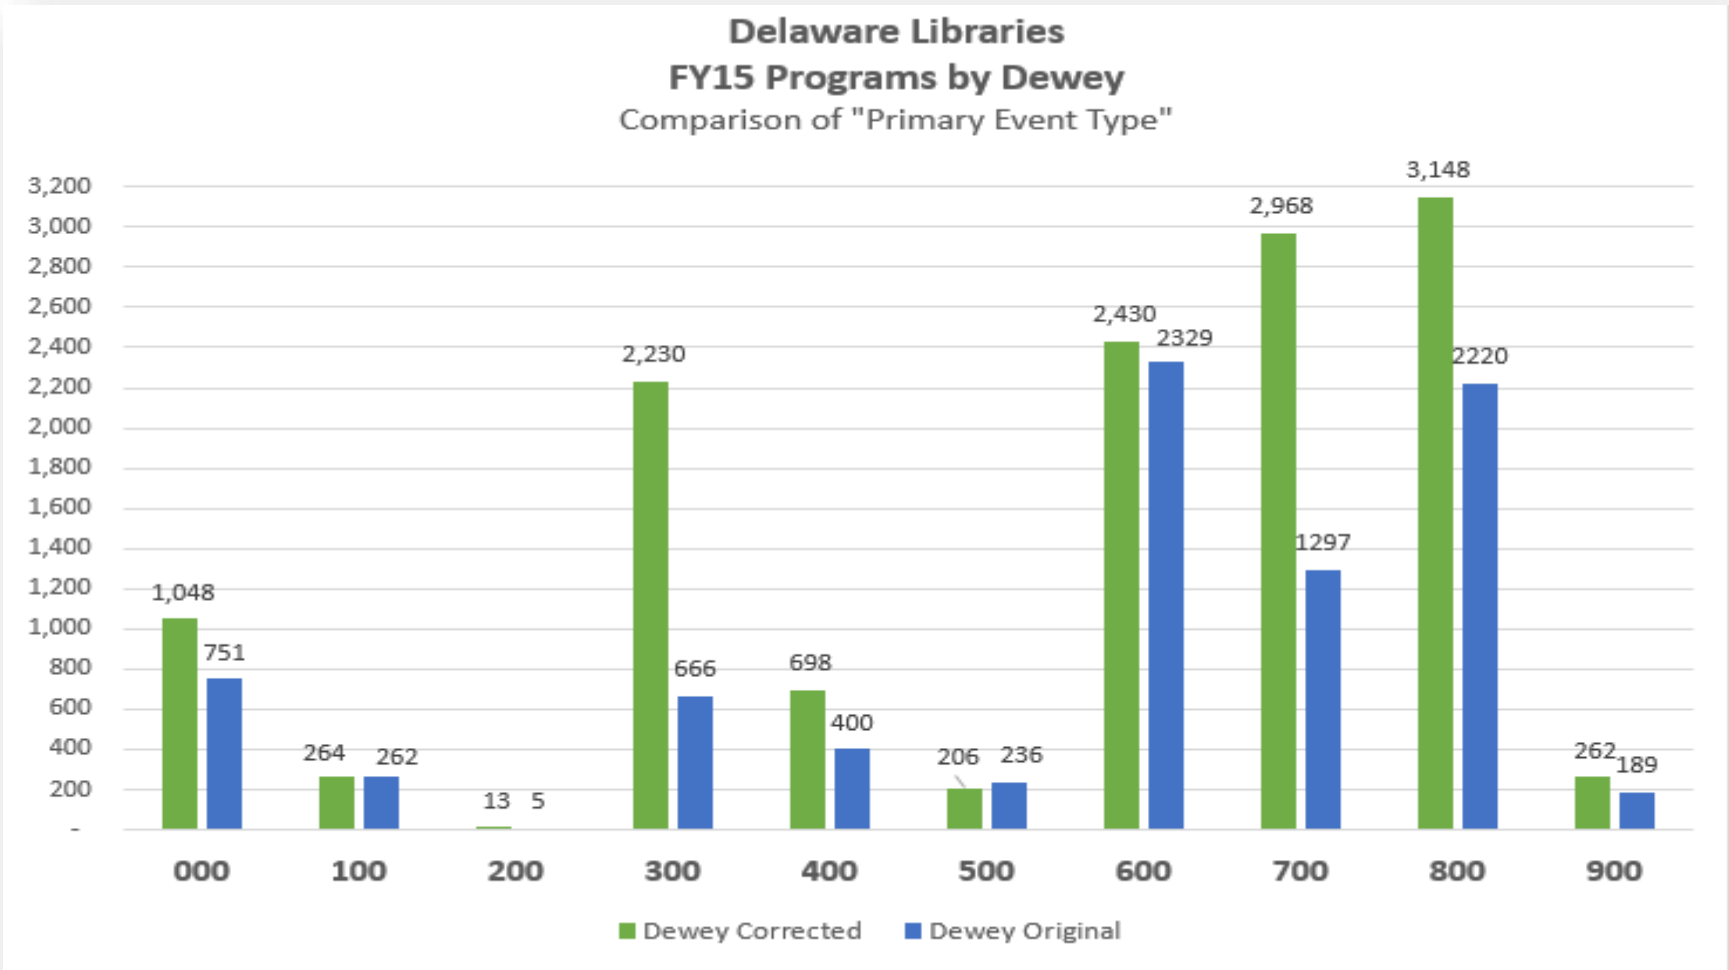

Program Analysis

FY 2015

Dewey Original – Staff selection of “Primary Event Type” in Evanced when creating events.

Dewey Corrected – DDL selections for the same list of events.

We are undermining
our VALUE