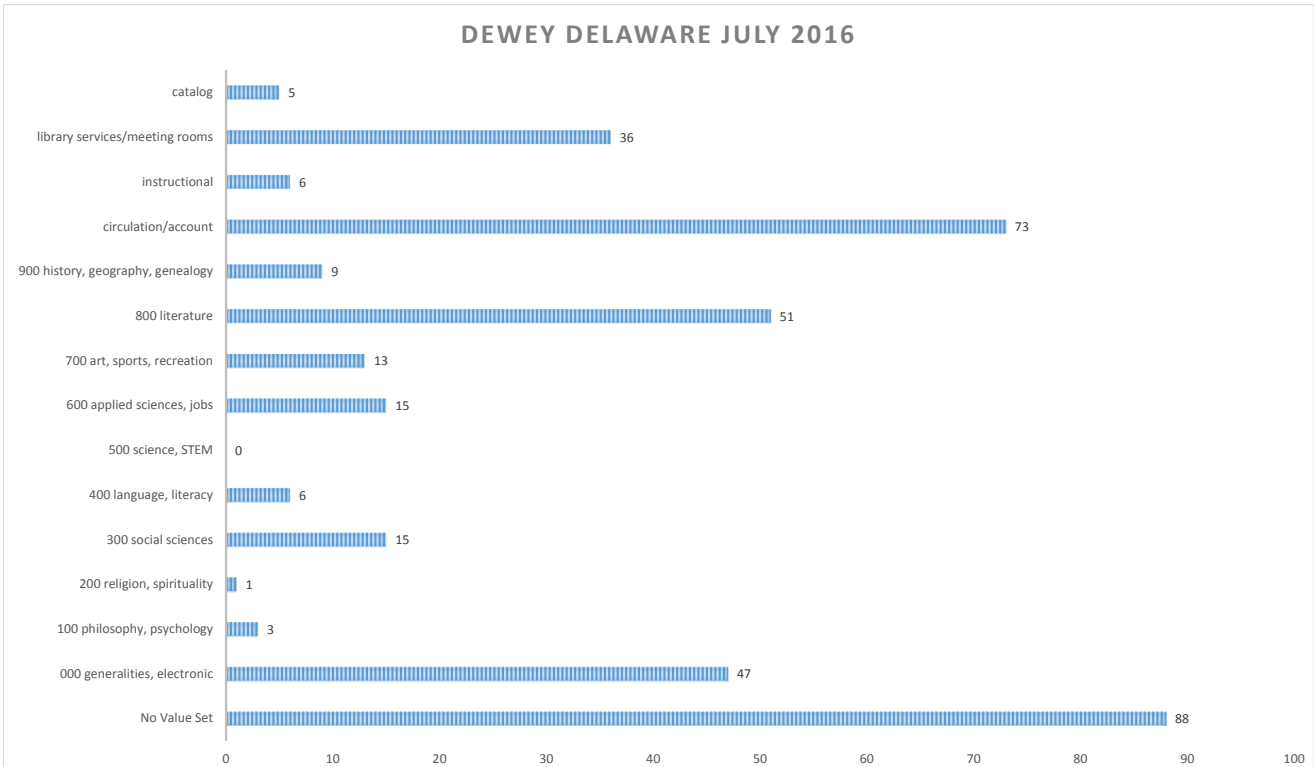

Reference Analytics for July 2016 Ask a Librarian Delaware

Dewey Delaware

No Value Si 000 genera 100 philosoc 200 religio 300 social s 400 langua 500 scienc 600 applic 700 art, spr 800 literat 900 history circulation/ instruction library serv catalog
 88 47 3 1 15 6 0 15 13 51 9 73 6 36 5