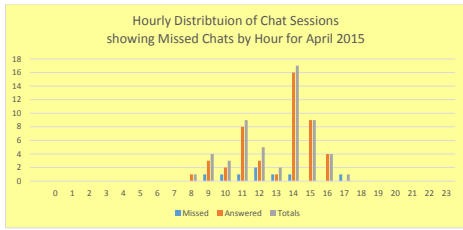

Dewey Delaware		Apr-15	
Value	Count		%
No Data	234		52%
000 generalities, electronic	98		22%
100 philosophy, psychology	1		0%
200 religion, spirituality	2		0%
300 social sciences	9		2%
400 language, literacy	4		1%
500 science, STEM	8		2%
600 applied sciences, jobs	15		3%
700 art, sports, recreation	13		3%
800 literature	53		12%
900 history, geography, genealogy	10		2%
circulation/account	0		0%
instructional	0		0%
library services/meeting rooms	0		0%
catalog	0		0%

These four categories are added as of 5/4/2015.

Dewey Delaware Statistics
April 2015, Ask a Librarian Delaware

Hourly Distribution of Chats (at what hour are the tickets created)																								
Hour	0	1	2	3	4	5	6	7	8	9	10	11	12	13	14	15	16	17	18	19	20	21	22	23
Missed	0	0	0	0	0	0	0	0	0	1	1	1	2	1	1	0	0	1	0	0	0	0	0	0
Answered	0	0	0	0	0	0	0	0	1	3	2	8	3	1	16	9	4	0	0	0	0	0	0	0
Totals	0	0	0	0	0	0	0	0	1	4	3	9	5	2	17	9	4	1	0	0	0	0	0	0