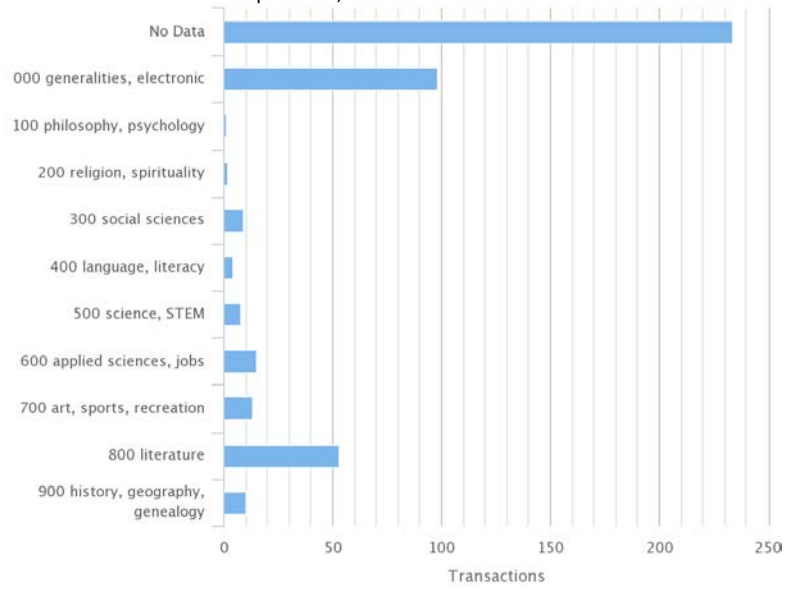

Dewey Delaware		Apr-15	
Value	Count		%
No Data	234		52%
000 generalities, electronic	98		22%
100 philosophy, psychology	1		0%
200 religion, spirituality	2		0%
300 social sciences	9		2%
400 language, literacy	4		1%
500 science, STEM	8		2%
600 applied sciences, jobs	15		3%
700 art, sports, recreation	13		3%
800 literature	53		12%
900 history, geography, genealogy	10		2%
circulation/account	0		0%
instructional	0		0%
library services/meeting rooms	0		0%
catalog	0		0%

These four categories are added as of 5/4/2015.

Dewey Delaware Statistics
April 2015, Ask a Librarian Delaware