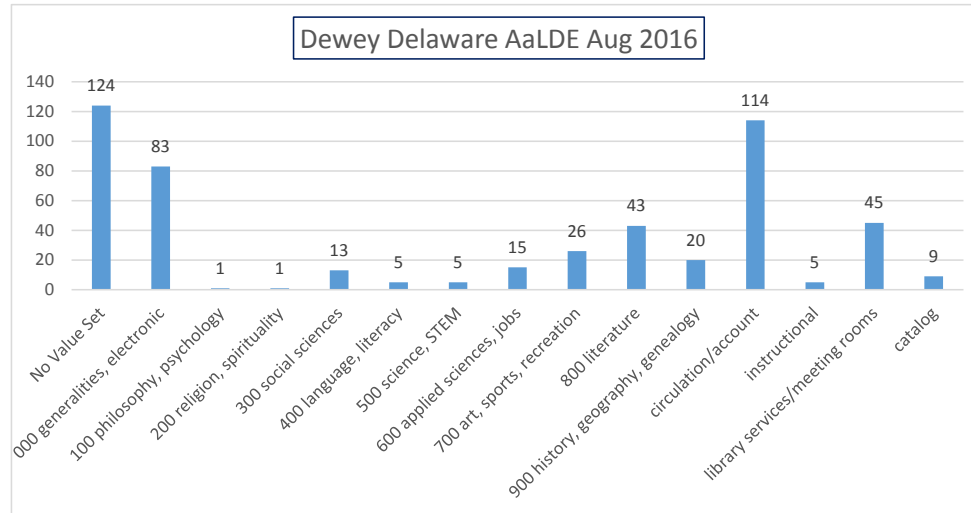

Report for Reference Analytics Transactions (generated on 2016-09-01)

Total (pre-filtered): 8892

Filters:

Entered by View All
 Dewey Delaware View All
 Contact Method View All
 NCCo Libraries View All
 Kent Co Libraries View All
 Sussex Co Libraries View All
 Date Range 2016-08-01 to 2016-08-31
 Day All Days
 Hours Between 00 hrs and 24 hrs

Matches 509

Monthly Breakdown

Aug-16
509

Daily Distribution (on what days are the questions asked)

Mon	Tue	Wed	Thu	Fri	Sat	Sun
	119	109	119	74	69	15
						4

Hourly Distribution (at what hour are the questions asked)

0	1	2	3	4	5	6	7	8	9	10	11
0	0	0	0	0	0	0	7	42	83	70	58
12	13	14	15	16	17	18	19	20	21	22	23
53	37	47	63	27	4	9	9	0	0	0	0

Dewey Delaware	No Value Set	000 generalities, electronic	100 philosophy, psychology	200 religion, spirituality	300 social sciences	400 language, literacy	500 science, STEM	600 applied sciences, jobs	700 art, sports, recreation	800 literature	900 history, geography, genealogy	circulation/account	instructional	library services/meeting rooms	catalog
	124	83	1	1	13	5	5	15	26	43	20	114	5	45	9