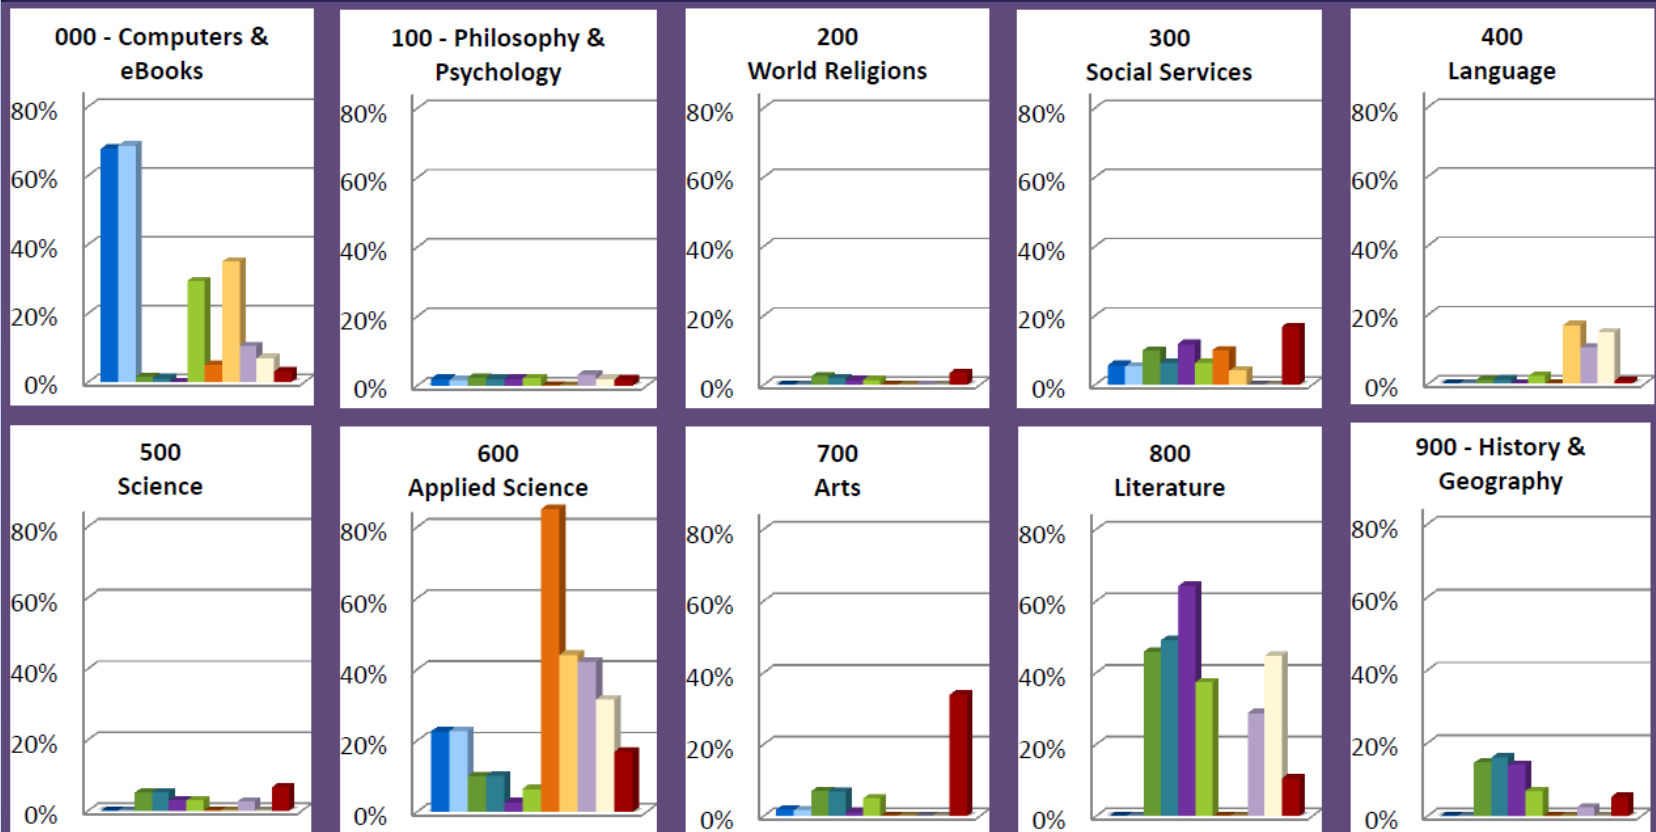

AaLDE Year in Review

FY 2013

Number of answers sent (email)			
Month	FY 13	FY 12	Running Total FY 13
July	195	55	195
August	223	70	418
September	180	66	598
October	184	95	782
November	134	62	916
December	192	116	1108
January	226	116	1334
February	170	96	1504
March	226	105	1730
April	179	79	1909
May	180	59	2089
June	154	183	2243
Totals	2243	1102	2243

Shows a significant increase in number of emails sent by Delaware patrons through the webform (<http://www.questionpoint.org/crs/servlet/org.oclc.admin.BuildForm?&institution=11078&type=1&language=1>).

Dewey Delaware

Dewey Delaware Data

~July 2012-March 2013

■ Prof Dev: Workshops
■ Prof Dev: Attendance
■ Collection
■ Circulation
■ eBook Circulation
■ Reference Questions
■ Job Center: Reference
■ Job Center: Attendance
■ Programs
■ Program Attendance
■ Geek /Delaware Dreams 2012