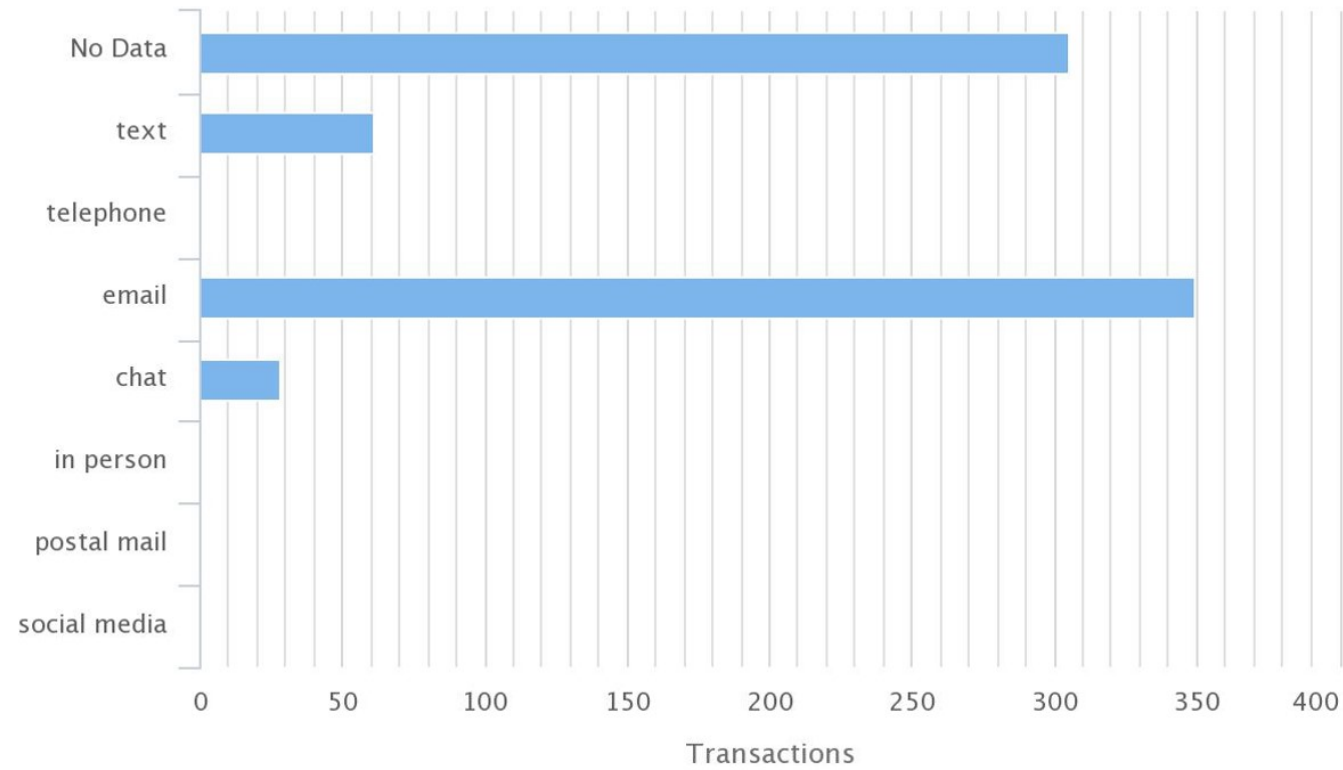

August 2015 Ask a Librarian DE Charts showing:

1. Dewey Delaware
2. Transactions by Day
3. Transactions by Hour
4. Method Used
5. QuerySpy

Dewey Delaware August 2015

Dewey Delaware Statistics

Transactions by Day

Transactions by Hour

Contact Method

Contact Method Statistics

QuerySpy

Monthly Breakdown

	AUG
TOTAL	547
Not Submitted	324
Match via auto-suggest	117
Question Submitted	30
Clicked on question	76

■ Not Submitted ■ Match via auto-suggest ■ Question Submitted
■ Clicked on question