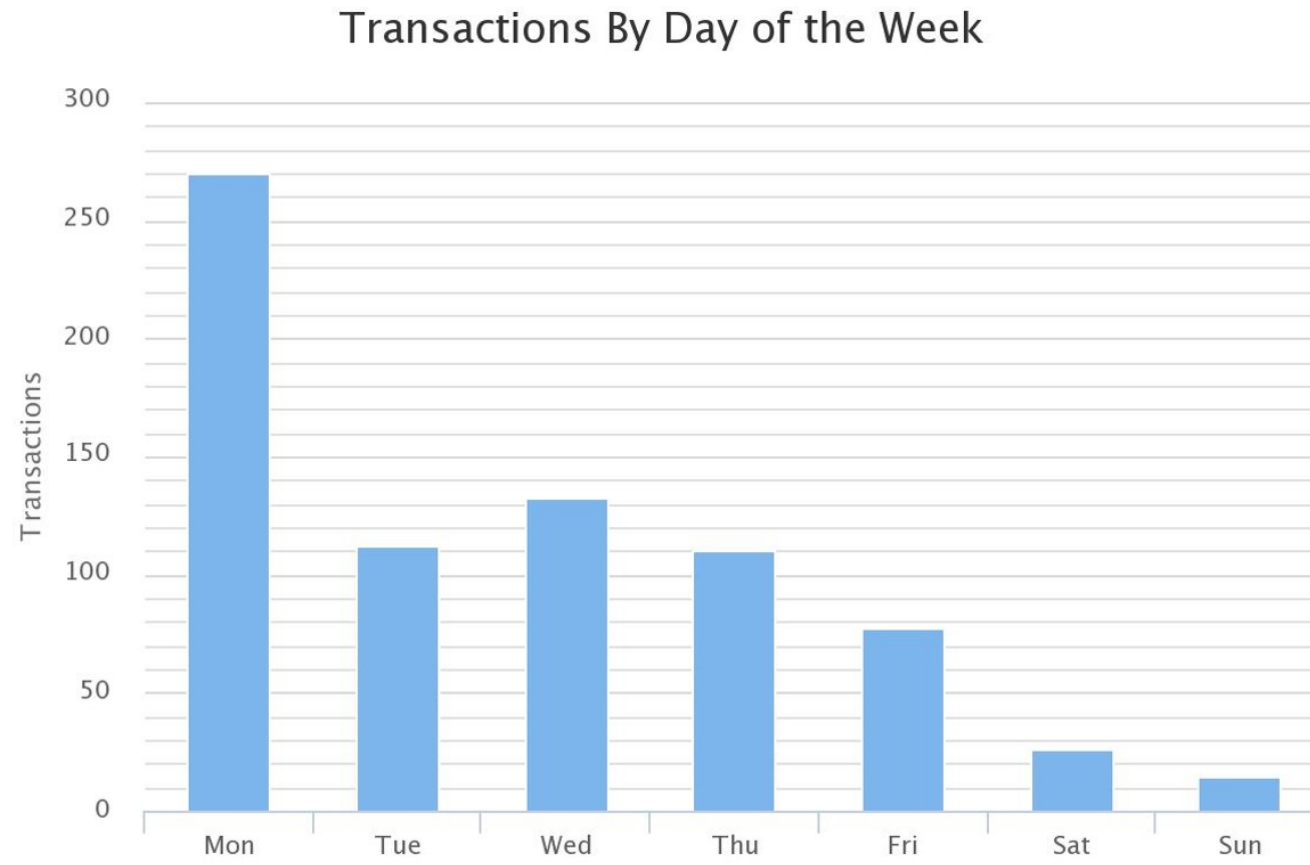

August 2015 Ask a Librarian DE Charts showing:

1. Dewey Delaware
2. Transactions by Day
3. Transactions by Hour
4. Method Used
5. QuerySpy

Dewey Delaware August 2015

Dewey Delaware Statistics

Transactions by Day

Transactions by Hour

Contact Method

Contact Method Statistics

QuerySpy

Monthly Breakdown

	AUG
TOTAL	547
Not Submitted	324
Match via auto-suggest	117
Question Submitted	30
Clicked on question	76

■ Not Submitted ■ Match via auto-suggest ■ Question Submitted
■ Clicked on question