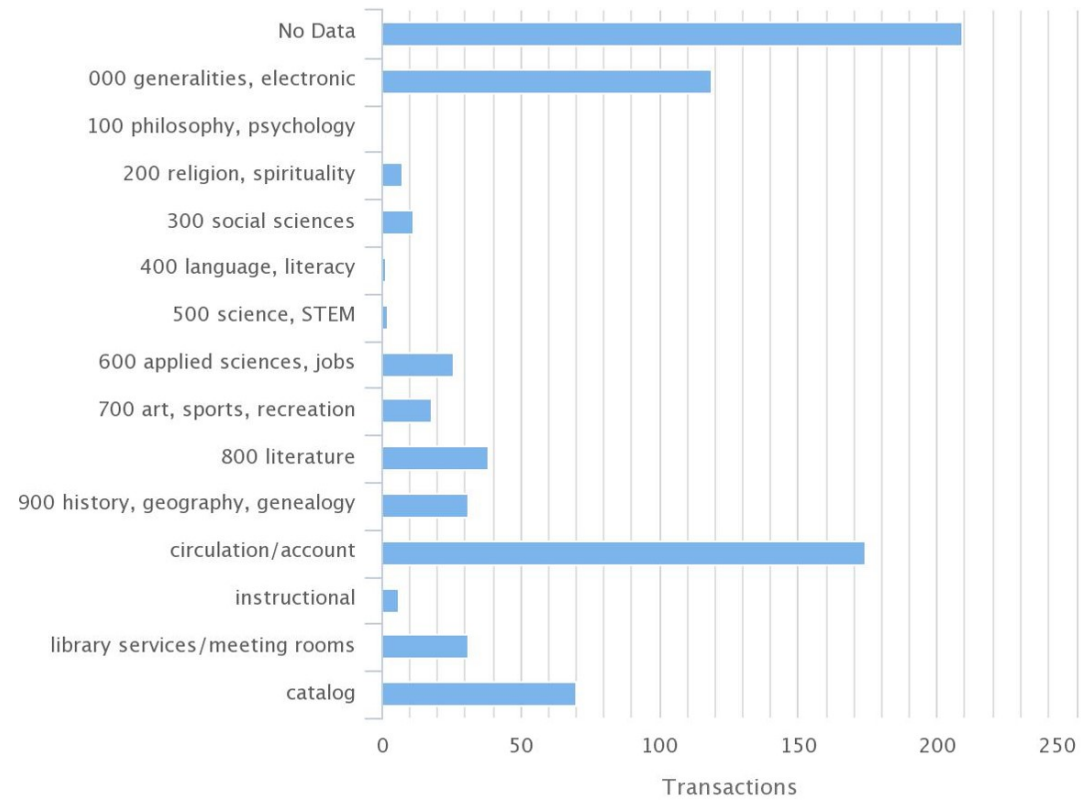

August 2015 Ask a Librarian DE Charts showing:

1. Dewey Delaware
2. Transactions by Day
3. Transactions by Hour
4. Method Used
5. QuerySpy

Dewey Delaware August 2015

Dewey Delaware Statistics

Transactions by Day

Transactions by Hour

Contact Method

Contact Method Statistics

QuerySpy

Monthly Breakdown

	AUG
TOTAL	547
Not Submitted	324
Match via auto-suggest	117
Question Submitted	30
Clicked on question	76

■ Not Submitted ■ Match via auto-suggest ■ Question Submitted
■ Clicked on question