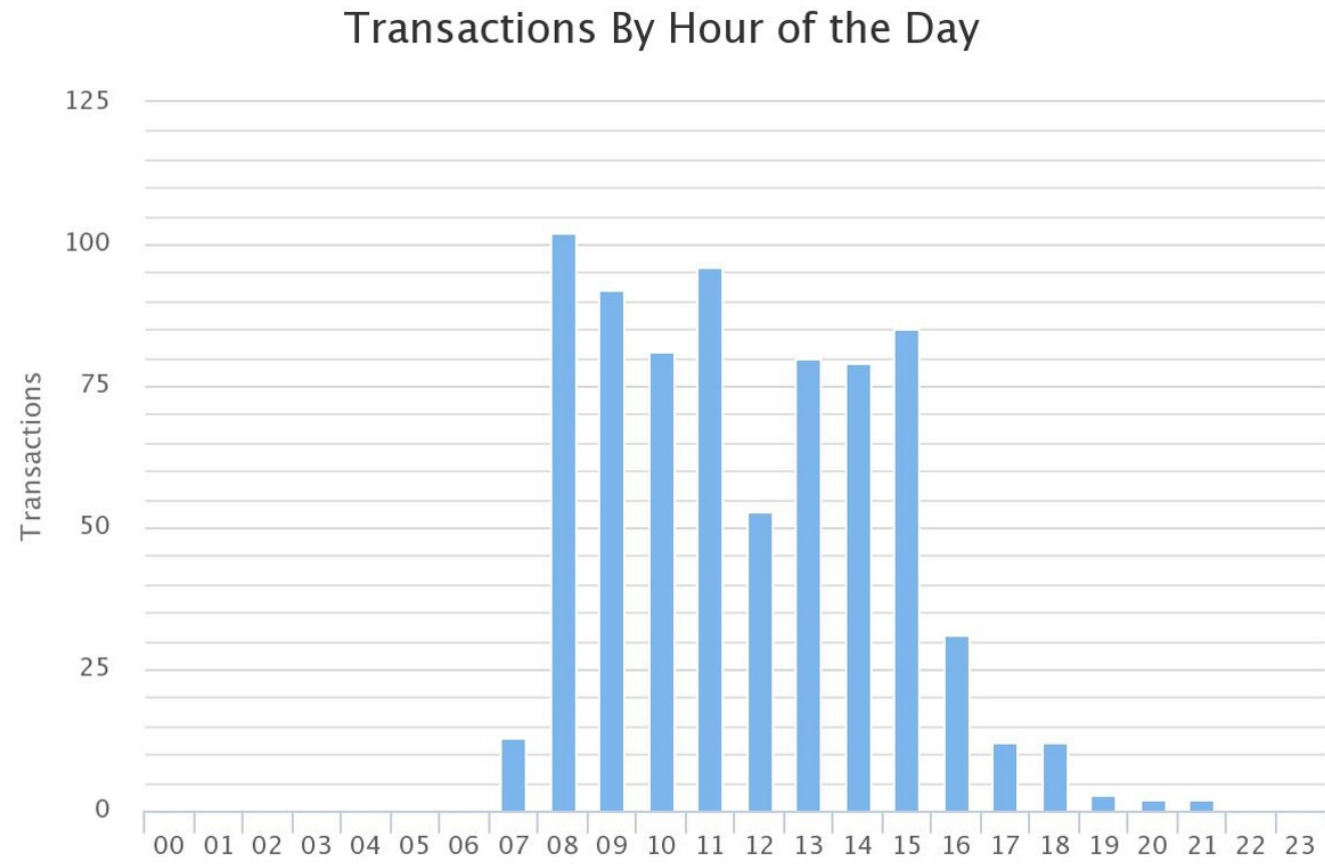

August 2015 Ask a Librarian DE Charts showing:

1. Dewey Delaware
2. Transactions by Day
3. Transactions by Hour
4. Method Used
5. QuerySpy

Dewey Delaware August 2015

Dewey Delaware Statistics

Transactions by Day

Transactions by Hour

Contact Method

Contact Method Statistics

QuerySpy

Monthly Breakdown

	AUG
TOTAL	547
Not Submitted	324
Match via auto-suggest	117
Question Submitted	30
Clicked on question	76

■ Not Submitted ■ Match via auto-suggest ■ Question Submitted
■ Clicked on question