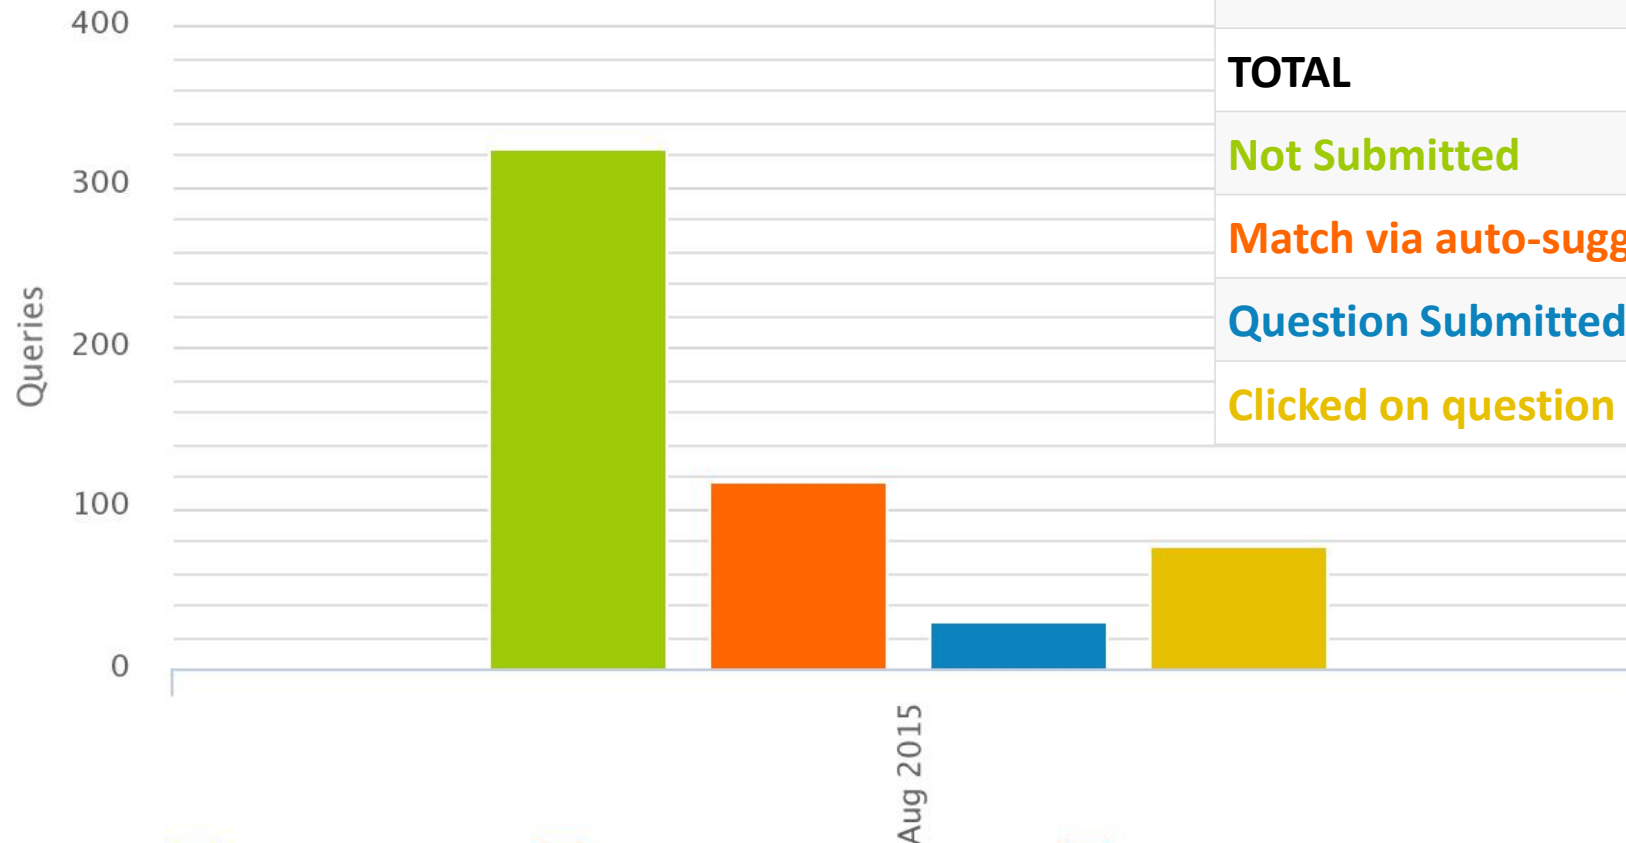

Transactions by Hour

Contact Method

Contact Method Statistics

QuerySpy

Monthly Breakdown

	AUG
TOTAL	547
Not Submitted	324
Match via auto-suggest	117
Question Submitted	30
Clicked on question	76

■ Not Submitted ■ Match via auto-suggest ■ Question Submitted
■ Clicked on question