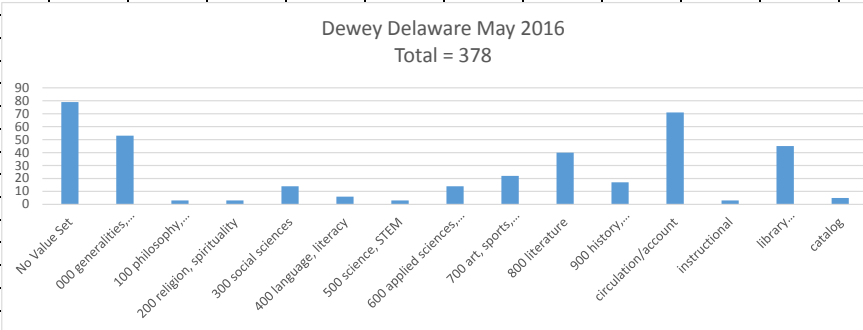

Report for Reference Analytics Transactions (generated on 2016-06-02)

Date Range	2016-05-01 to 2016-05-31
Day	All Days
Hours	Between 00 hrs and 24 hrs

Monthly Breakdown
May-16
378

Daily Distribution (on what days are the questions asked)				
Mon	Tue	Wed	Thu	Fri
	71	128	72	
Thu	Fri	Sat	Sun	
	43	51	10	3