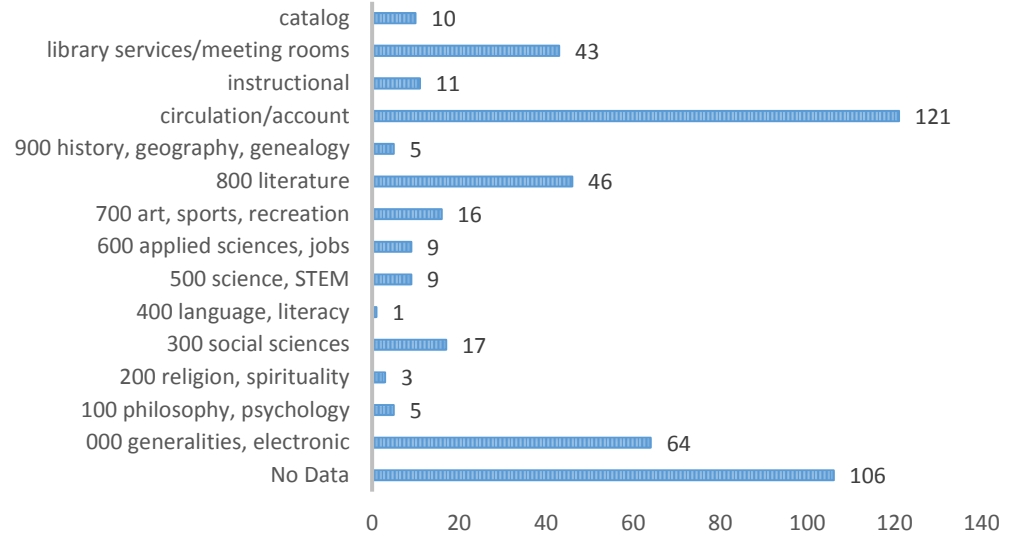

Dewey Delaware June 2016 Ask a Librarian DE

Value	Count	%
No Data	106	23%
000 generalities, electronic	64	14%
100 philosophy, psychology	5	1%
200 religion, spirituality	3	1%
300 social sciences	17	4%
400 language, literacy	1	0%
500 science, STEM	9	2%
600 applied sciences, jobs	9	2%
700 art, sports, recreation	16	3%
800 literature	46	10%
900 history, geography, genealogy	5	1%
circulation/account	121	26%
instructional	11	2%
library services/meeting rooms	43	9%
catalog	10	2%

DEWEY DELAWARE JUNE 2016 ASK A LIBRARIAN DELAWARE