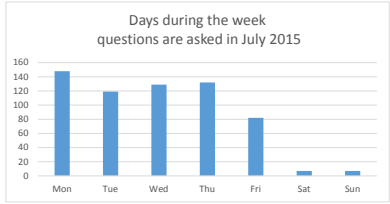

Total (pre- 2644
Filters:
Entered by View All
Dewey Del View All
Contact M View All
NCCo Libr View All
Kent Co Lib View All
Sussex Co View All
Date Rang: 2015-07-01 to 2015-07-31
Day All Days
Hours Between 00 hrs and 24 hrs

Matches 624

Monthly Breakdown
Jul-15
624

Mon	Tue	Wed	Thu	Fri	Sat	Sun
148	119	129	132	82	7	7

0	1	2	3	4	5	6	7	8	9	10	11	12	13	14	15	16	17	18	19	20	21	22	23
0	1	2	3	4	5	6	7	8	9	10	11	12	13	14	15	16	17	18	19	20	21	22	23
0	0	0	0	0	0	2	9	79	105	82	44	45	57	57	82	48	8	1	4	1	0	0	0

Dewey Delaware

No Value $	000 gener	100 philo	200 religio	300 social	400 langua	500 scienc	600 applic	700 art, sp	800 literat	900 histor	circulation	instruction	library serv	catalog
219	52	0	4	23	4	7	16	20	21	33	118	3	48	56

Contact Method

No Value $	text	telephone	email	chat	in person	postal mai	social media
282	45	0	283	10	0	0	4

NCCo Libraries

No Value $	Appoquin Bear	Brandywin	Claymont	Corbit-Call	Delaware C	DLAS - NCC	Elsmere	Garfield P	Hockessin	Kirkwood	New Castl	Newark	North Wilr	Wilmington	Woodlawn	Del Tech, \	Wilmington	Other	
435	8	11	43	8	0	1	0	4	0	28	25	10	16	0	14	11	0	0	10

Kent Co Libraries

No Value $	Dover	DLAS - Ken	Harrington	Kent	Smyrna	Del Tech, \	Wilmington	Other
508	63	1	0	2	3	0	0	47

Sussex Co Libraries

No Value $	Bridgeville	Delmar	DLAS - Sus	Frankford	Georgetow	Greenwo	Laurel	Lewes	Milford	Millsboro	Milton	Rehoboth	Seaford	Selbyville	South Coas	Del Tech, C	Wilmington	Other
522	0	0	0	3	4	1	20	23	0	7	8	7	7	2	20	0	0	0