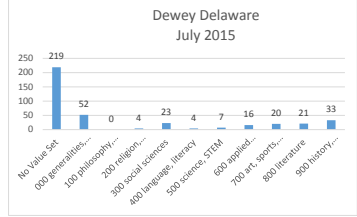

Total (pre- 2644
Filters:
Entered by View All
Dewey Del View All
Contact M View All
NCCo Libr View All
Kent Co Lib View All
Sussex Co View All
Date Rang: 2015-07-01 to 2015-07-31
Day All Days
Hours Between 00 hrs and 24 hrs

Matches 624

Monthly Breakdown
Jul-15
624

Mon	Tue	Wed	Thu	Fri	Sat	Sun
148	119	129	132	82	7	7

0	1	2	3	4	5	6	7	8	9	10	11	12	13	14	15	16	17	18	19	20	21	22	23
0	1	2	3	4	5	6	7	8	9	10	11	12	13	14	15	16	17	18	19	20	21	22	23
0	0	0	0	0	0	2	9	79	105	82	44	45	57	57	82	48	8	1	4	1	0	0	0

Dewey Delaware

No Value $	000 gener	100 philo	200 religio	300 social	400 langua	500 scienc	600 applic	700 art, sp	800 literat	900 histor	circulation	instruction	library serv	catalog
219	52	0	4	23	4	7	16	20	21	33	118	3	48	56

Contact Method

No Value $	text	telephone	email	chat	in person	postal mai	social media
282	45	0	283	10	0	0	4

NCCo Libraries

No Value $	Appoquin Bear	Brandywin	Claymont	Corbit-Call	Delaware C	DLAS - NCC	Elsmere	Garfield P	Hockessin	Kirkwood	New Castl	Newark	North Wilr	Wilmington	Woodlawn	Del Tech, \	Wilmington	Other	
435	8	11	43	8	0	1	0	4	0	28	25	10	16	0	14	11	0	0	10

Kent Co Libraries

No Value $	Dover	DLAS - Ken	Harrington	Kent	Smyrna	Del Tech, \	Wilmington	Other
508	63	1	0	2	3	0	0	47

Sussex Co Libraries

No Value $	Bridgeville	Delmar	DLAS - Sus	Frankford	Georgetow	Greenwo	Laurel	Lewes	Milford	Millsboro	Milton	Rehoboth	Seaford	Selbyville	South Coas	Del Tech, C	Wilmington	Other
522	0	0	0	3	4	1	20	23	0	7	8	7	7	2	20	0	0	0