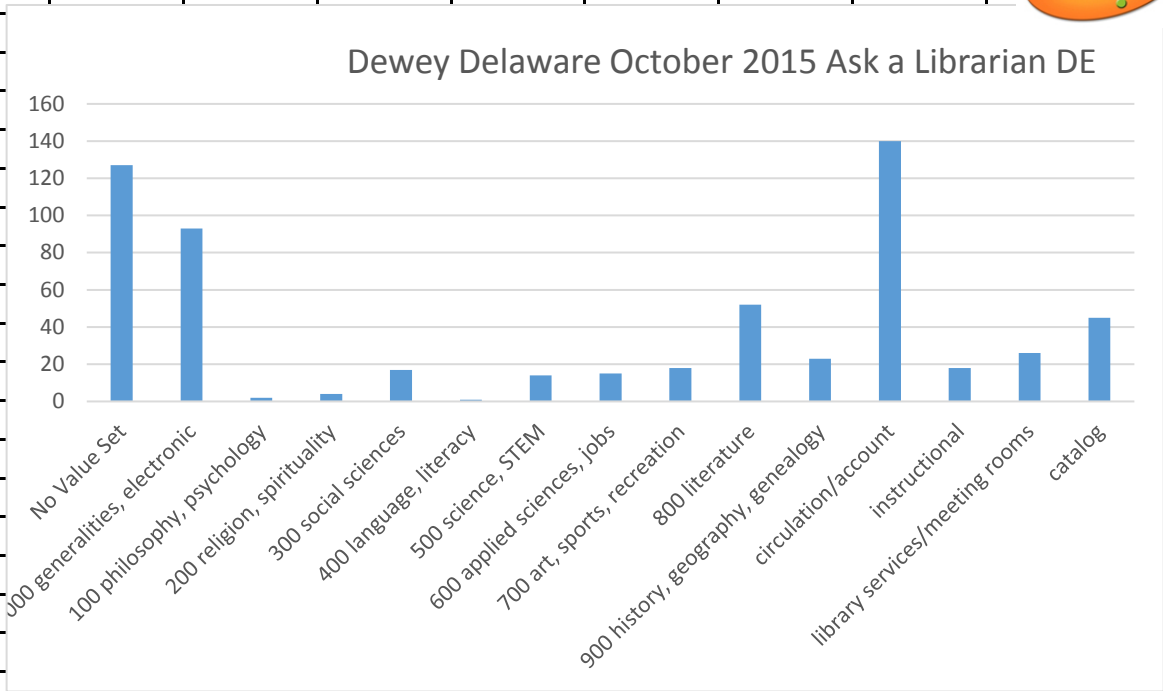

# Ask a Librarian Delaware Report for Reference Analytics Transactions with Dewey Delaware

Total (pre-	4593
Filters:	
Entered by	View All
Dewey Del	View All
Contact M	View All
NCCo Libra	View All
Kent Co Lib	View All
Sussex Co	View All
Date Range	2015-10-01 to 2015-10-31
Day	All Days
Hours	Between 00 hrs and 24 hrs
Matches	595
<b>Monthly Breakdown</b>	
Oct-15	595

## Daily Distribution (on what days are the questions asked)

Mon	Tue	Wed	Thu	Fri	Sat	Sun
130	125	94	119	107	11	9