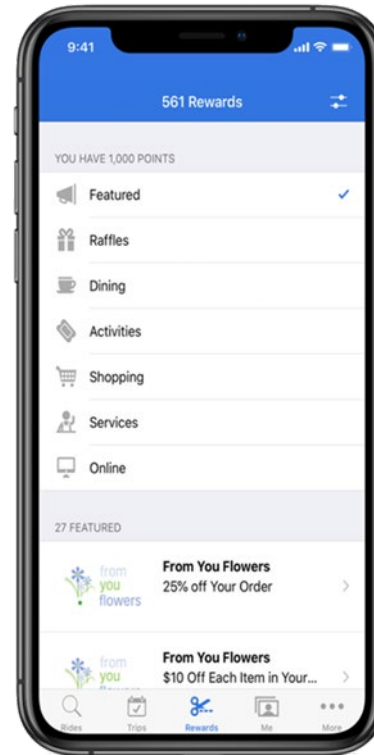

1 bike route
Depart 10:10 am • 41 mins

1 walk route
Depart 10:02 am • 49 mins

Rewards Program

Earn 200 points for every day you record your clean commute

Redeem points:

- **Local Shopping**
- **Dining**
- **Activities**
- **Services**
- **Monthly Drawing**

Monthly Drawing!

The monthly drawing varies in values per month (\$25, \$50, or \$100)

Get rewarded for teleworking, taking transit, walking, biking, carpooling/vanpooling, or having a compressed work week!